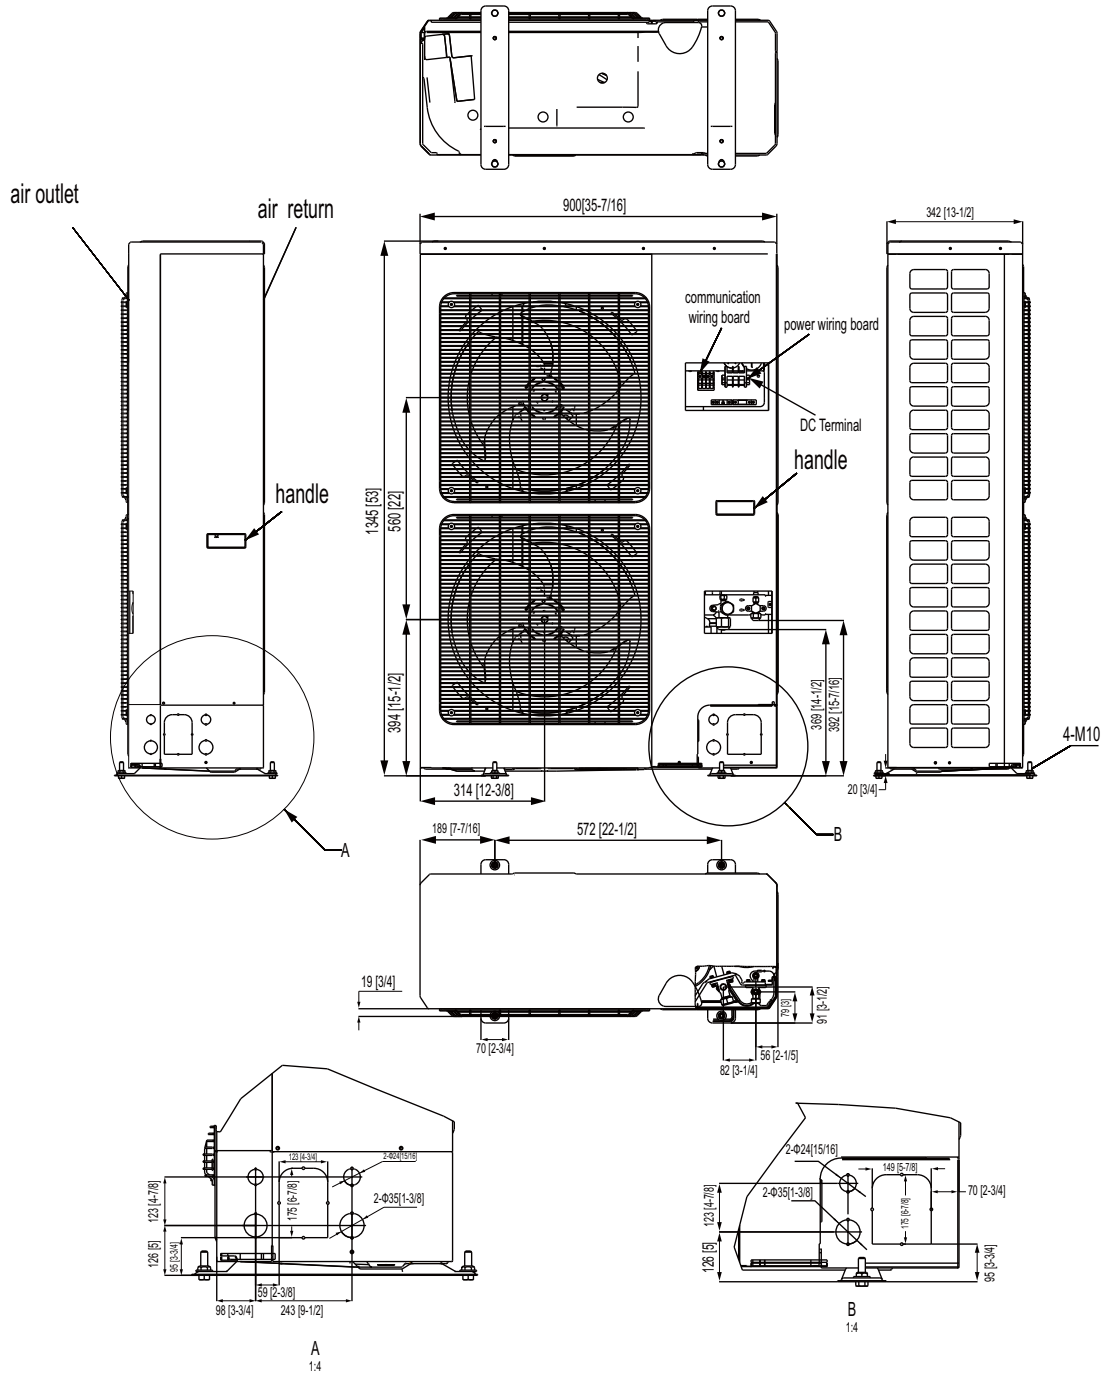

208~230V Mini Solar GMV

Model:
GMV-Y48WL/A-T(U)

Specification	Unit	Parameter
Model	—	GMV-Y48WL/A-T(U)
Performance		
Rated Cooling Capacity (*1)	kBtu/h	48
Rated Heating Capacity (*2)	kBtu/h	54
Power Input	Cooling(kw)	3.8
	Heating(kw)	4
Operating Temperature Range	Cooling (Outdoor) °C/°F	-5~48/23~118
	Heating (Outdoor) °C/°F	-20~27/-4~81
Sound Pressure Level	dB(A)	62
AHRI Ratings(Ducted/Non-Ducted)		
EER	W/W	3.71
SEER/HSPF	—	15~16/8.2~9
COP	W	3.95
Dimension		
External Dimensions (H x W x D)	In.(mm)	35-7/16 x 13-3/8 x 52-15/16 (900 x 340 x 1345)
Net Weight	lbs/kg	271.2 (123)
From ODU to First Point or Header	Liquid (mm/inch)	9.52 (3/8)
	Gas (mm/inch)	15.9 (5/8)
Max. Refrigerant Line Length(Between ODU&IDU)	ft.	394
Max. Control Wiring Length	ft.	4920
Electrical Data (AC)		
Power Supply Requirement	Voltage,Phase, Hertz	208/240, 1, 60
Minimum Circuit Ampacity (MCA)	A	35
Maximum Overcurrent Protection (MOP)	A	45
Solar DC Electrical Data (DC)		
Range of Allowable Open Circuit Input Voltage	V	120-440VDC
Range of Input Operating Voltage	V	100-380VDC
Max. Solar Short Circuit Current	A	15A
Recommended Qty of Solar Panel *Base on Yingli model YL325D-36b (Single-series)	—	4~10
Recommended Qty of Solar Panel *Base on Yingli model YL325D-36b (2-series)	—	8~20
Fan		
Type x Quantity	—	Axial-flow x 2
Airflow Volume	CFM	3708
Other		
Indoor Unit	Total Capacity	50%~135% of that of outdoor units.
	Max Connectable Quantity	8
Fin Material	—	Copper tube-Aluminum
Condenser Fin Color	—	Gold
Compressor Type x Quantity	—	Inverter Rotary x 1
Refrigerant Charge	kg/oz	3.3/116.4
Refrigerant	—	R410A
Protection Devices	High Pressure	High pressure sensor, High pressure switch 601 psi (4.15 MPa)
	Inverter Circuit	Over-heat protection, Over-current protection
	Compressor	Discharge temp protection, Over-current protection

Outline and Physical Dimensions of GMV-Y48WL/A-T(U).

Unit:mm(in.)