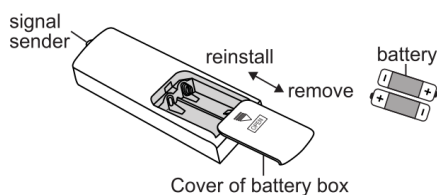

CONTROLLER SUBMITTAL

RAC

YV1FB9F

- This controller suitable for:
Mini split unit 23seer 230V 24K

	I feel	
FAN	Set fan speed	
	Turbo mode	
	Send signal	
Operation mode		Auto mode
		Cool mode
		Dry mode
		Fan mode
		Heat mode
		Sleep mode
	8°C heating function	
	X-FAN function	
	Health mode	
	Scavenging function	
WiFi	WiFi function	
88	Set temperature	
		Set temp.
		Indoor ambient temp.
		Outdoor ambient temp.
	Clock	
88:88	Set time	
HOUR ON/OFF	TIMER ON / TIMER OFF	
	Light	
	Up & down swing	
	Child lock	