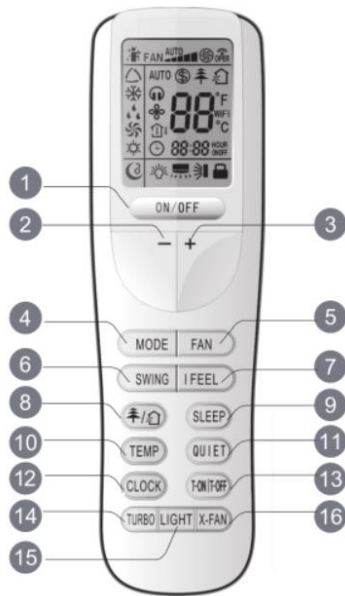

CONTROLLER SUBMITTAL

RAC

YAA1FB1F

- This controller suitable for:
Free Match Console

Remote Controller Description

- 1 ON/OFF button
- 2 - button
- 3 + button
- 4 MODE button
- 5 FAN button
- 6 SWING button
- 7 I FEEL button
- 8 8/16 button
- 9 SLEEP button
- 10 TEMP button
- 11 QUIET button
- 12 CLOCK button
- 13 T-ON/T-OFF button
- 14 TURBO button
- 15 LIGHT button
- 16 X-FAN button