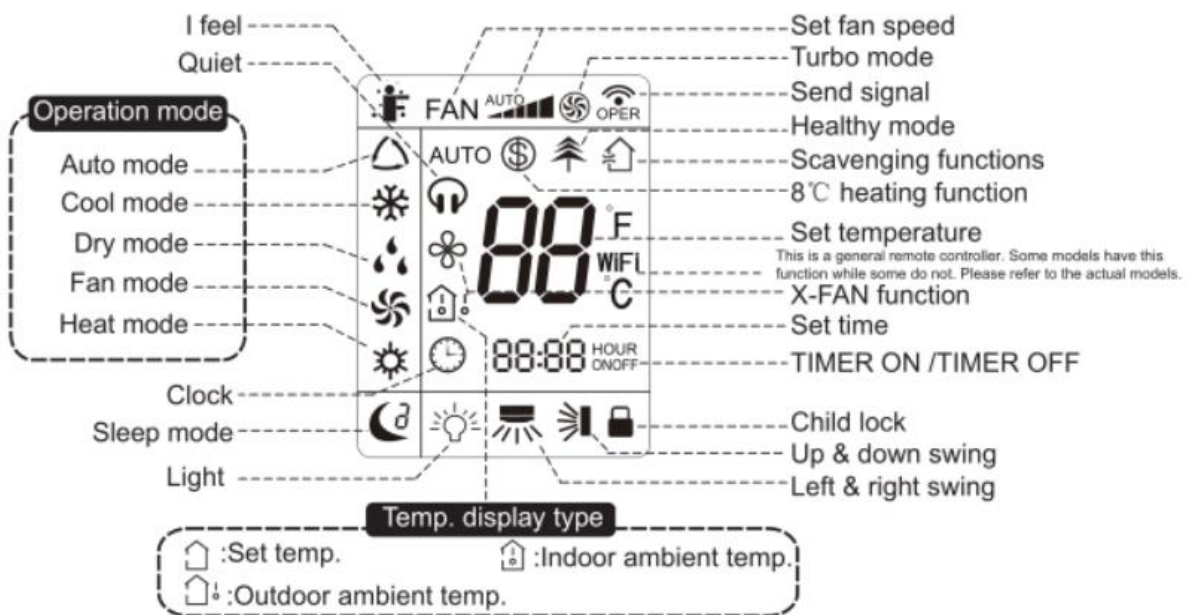

CONTROLLER SUBMITTAL

RAC

YAA1FB1F

- This controller suitable for:
Free Match Console

Remote Controller Description

- 1 ON/OFF button
- 2 - button
- 3 + button
- 4 MODE button
- 5 FAN button
- 6 SWING button
- 7 I FEEL button
- 8 8/16 button
- 9 SLEEP button
- 10 TEMP button
- 11 QUIET button
- 12 CLOCK button
- 13 T-ON/T-OFF button
- 14 TURBO button
- 15 LIGHT button
- 16 X-FAN button