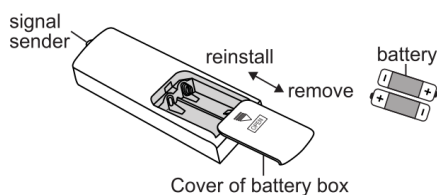

## YAC1FB6F

- This controller suitable for:  
**Mini split unit 38seer series**

	I feel	
FAN AUTO	Set fan speed	
	Turbo mode	
	Send signal	
Operation mode		Auto mode
		Cool mode
		Dry mode
		Fan mode
		Heat mode
	Sleep mode	
	8°C heating function	
	Health mode	
	Scavenging function	
	Quiet	
	X-FAN function	
Temp. display type		Set temp.
		Indoor ambient temp.
		Outdoor ambient temp.
	Clock	
	Set temperature	
	WiFi function	
	Set time	
	TIMER ON / TIMER OFF	
	Light	
	Left & right swing	
	Up & down swing	
	Child lock	