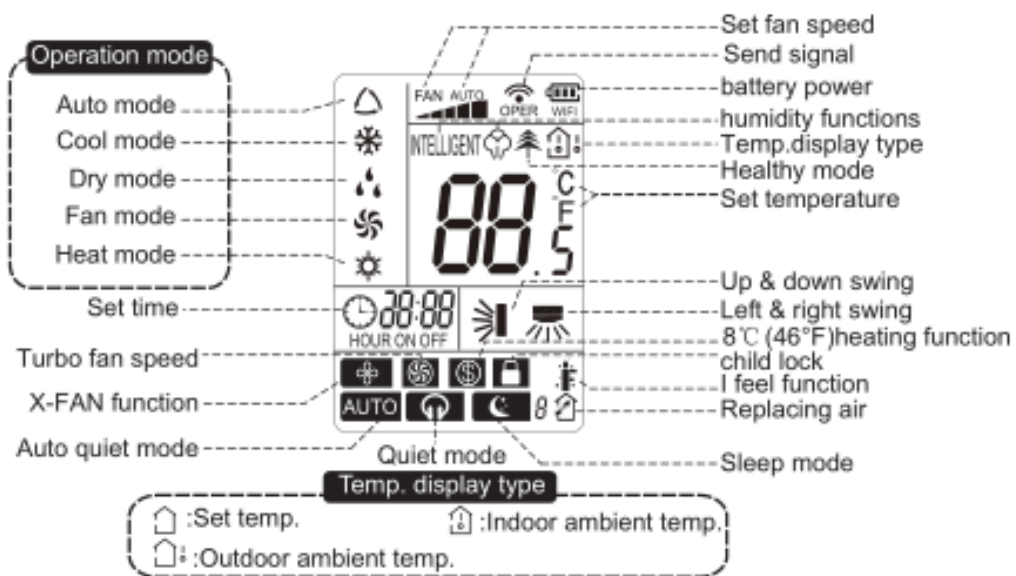

CONTROLLER SUBMITTAL

RAC

SAA1FB1F

- This controller suitable for:
Mini split unit 30.5seer series

Job Name:

Schedule Reference:

Date:

Specification are subject to change without notice.