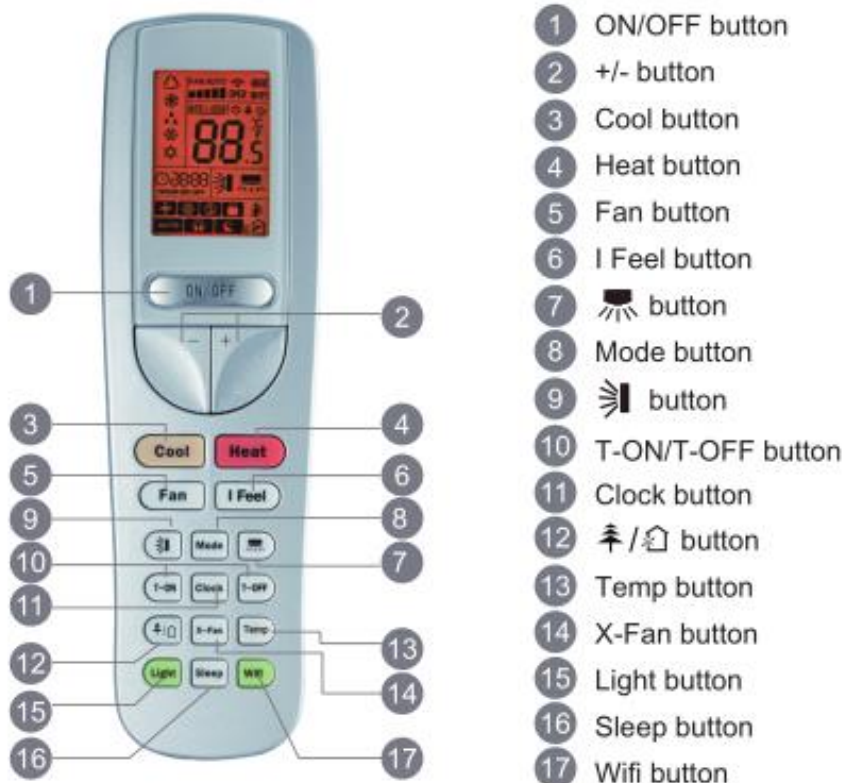

CONTROLLER SUBMITTAL

RAC

SAA1FB1F

- This controller suitable for:
Mini split unit 30.5seer series

Job Name:

Schedule Reference:

Date:

Specification are subject to change without notice.