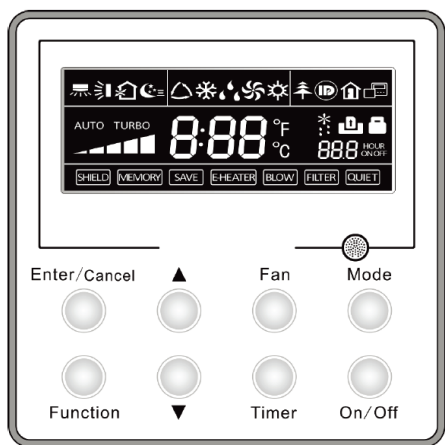

CONTROLLER SUBMITTAL

RAC

XK60

- This controller suitable for:
U-Match Standard Duct
U-Match High ESP Duct

No.	Icons	Introduction
1		Left and right swing function
2		Up and down swing function
3		Air exchange function
4		Sleep function
5		Auto mode
6		COOL mode
7		DRY mode
8		FAN mode
9		HEAT mode
10		Health function
11		I-Demand function
12		Vacation function
13		Status display of master and slave wired controller
14		Shield function The button operation, temperature setting, "On/Off" operation, "Mode" setting, and "Save" setting are disabled
15		Fan speed
16		Memory function The unit will resume the original setting state after power recovery
17		Turbo function
18		Energy-saving function
19		Ambient/setting temperature
20		Electric heater
21		Blow function
22		Defrosting function
23		Filter cleaning
24		Timer setting
25		Keycard control / Detected status sensed by human body
26		Quiet function
27		Lock function