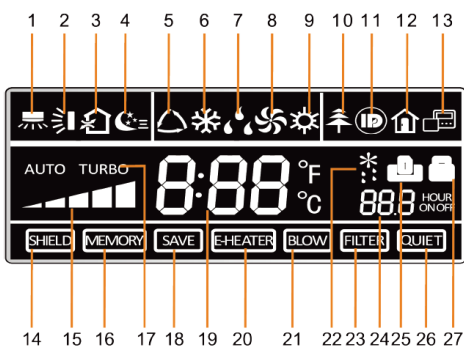

CONTROLLER SUBMITTAL

RAC

XK60

- This controller suitable for:
U-Match Standard Duct
U-Match High ESP Duct

No.	Icons	Introduction
1		Left and right swing function
2		Up and down swing function
3		Air exchange function
4		Sleep function
5		Auto mode
6		COOL mode
7		DRY mode
8		FAN mode
9		HEAT mode
10		Health function
11		I-Demand function
12		Vacation function
13		Status display of master and slave wired controller
14		Shield function The button operation, temperature setting, "On/Off" operation, "Mode" setting, and "Save" setting are disabled
15		Fan speed
16		Memory function The unit will resume the original setting state after power recovery
17		Turbo function
18		Energy-saving function
19		Ambient/setting temperature
20		Electric heater
21		Blow function
22		Defrosting function
23		Filter cleaning
24		Timer setting
25		Keycard control / Detected status sensed by human body
26		Quiet function
27		Lock function