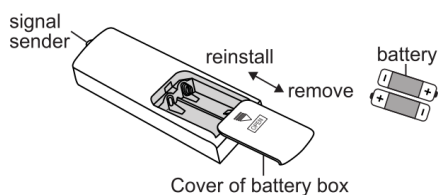

CONTROLLER SUBMITTAL

RAC

YAP1F7F

- This controller suitable for:
**Mini split unit 23seer 115V 9K-12K,
 23seer 230V 9K-12K**

	I feel	
	Set fan speed	
	Turbo mode	
	Send signal	
Operation mode		Auto mode
		Cool mode
		Dry mode
		Fan mode
		Heat mode
	Sleep mode	
	8°C heating function	
	Power limiting operation	
	Health mode	
	Scavenging function	
	X-FAN function	
Temp. display type		Set temp.
		Indoor ambient temp.
		Outdoor ambient temp.
	Clock	
	Set temperature	
	WiFi function	
	Set time	
	TIMER ON / TIMER OFF	
	Left & right swing	
	Up & down swing	
	Child lock	
	Quiet	